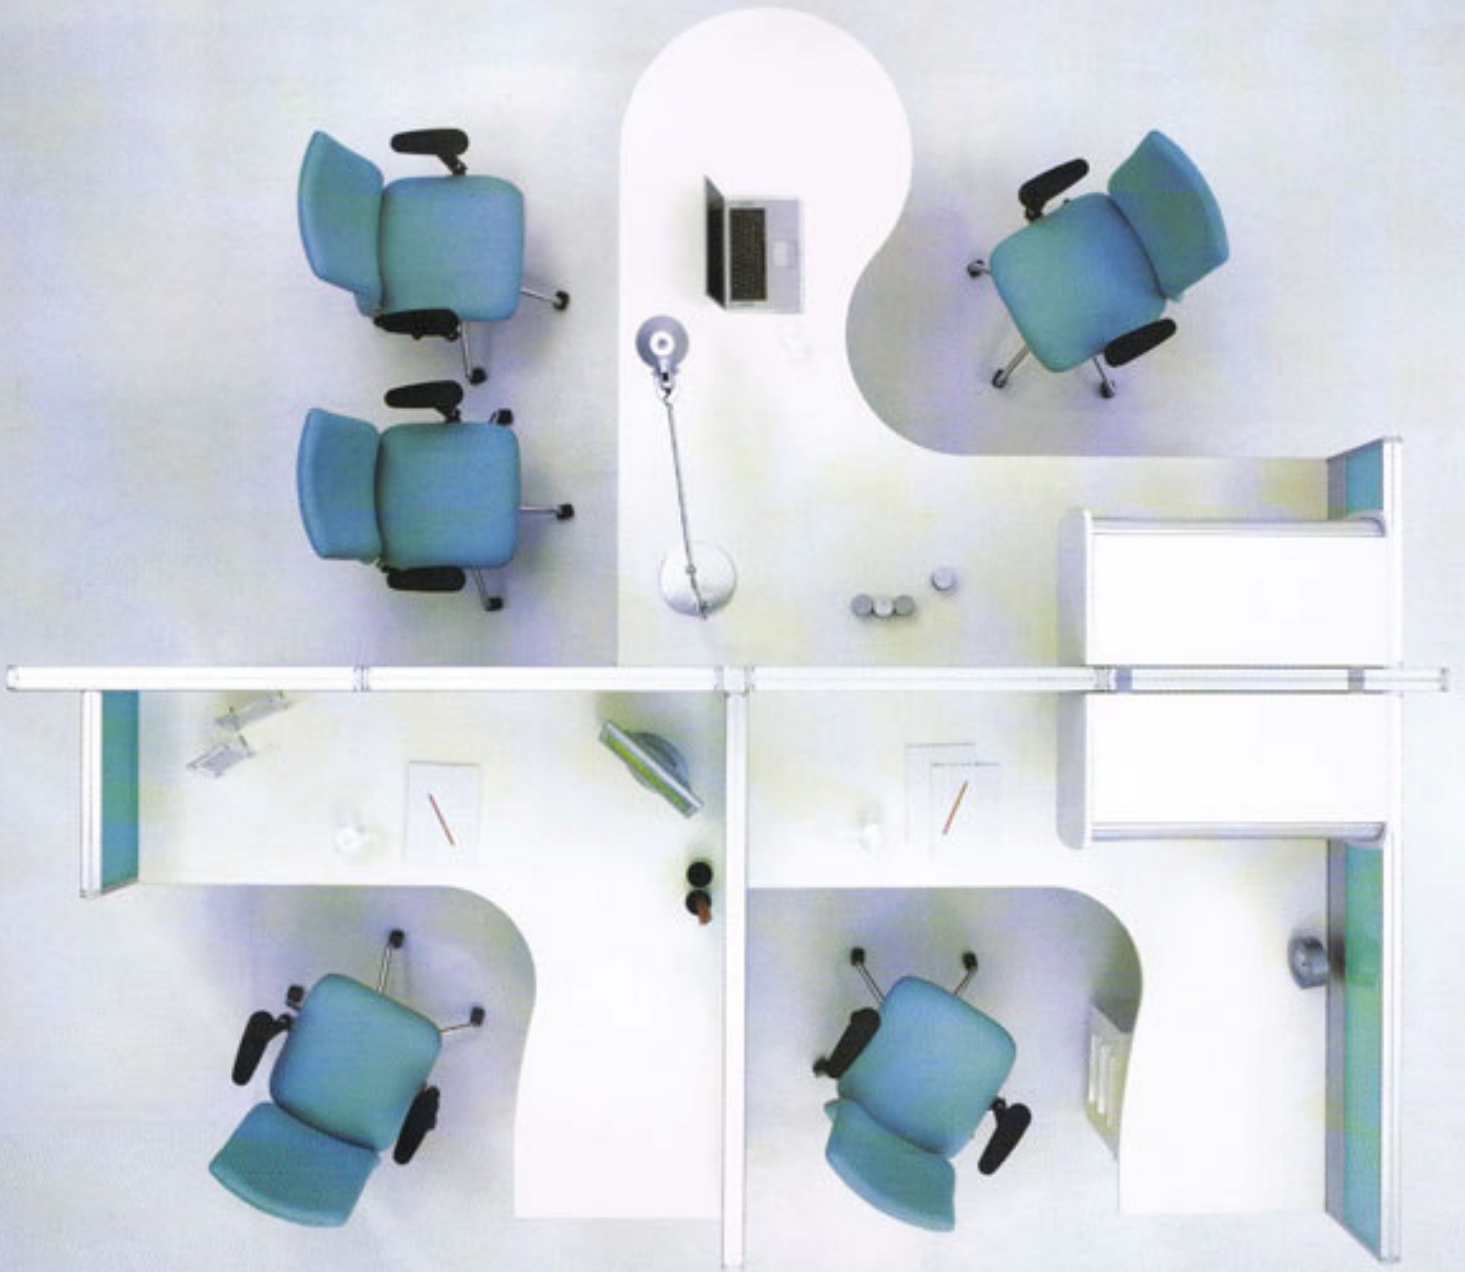

SPACE300

With a panel width of 30mm, the Space300 system combines functionality with aesthetics. It is highly versatile with its ability to be combined into various arrangements such as the 120° formation.

Its design includes cable management and support for multiple panel heights and features such as whiteboard tiles, hanging shelves and accessories.

抽拉式桌面

可抽出式桌面设计是一个创举，令频繁琐碎的线路整理工作变得异常简单轻松。

Sliding desktop

The sliding desktop is a revolution in furniture design, making the wire arrangement exceptionally easy.

抽拉式走线 Sliding Desktop

线盒 Power Box

走线夹 Wirable Leg

蛇形管 Cable Spiral

DE63

DE81

DE65

FINISHES

Magnetic Board

Acrylic Table Divider

Cable Management

Strength

A more stable system because of the width of this system, it has the same adaptability as the ES 60. It is most ideal for floor to ceiling applications.